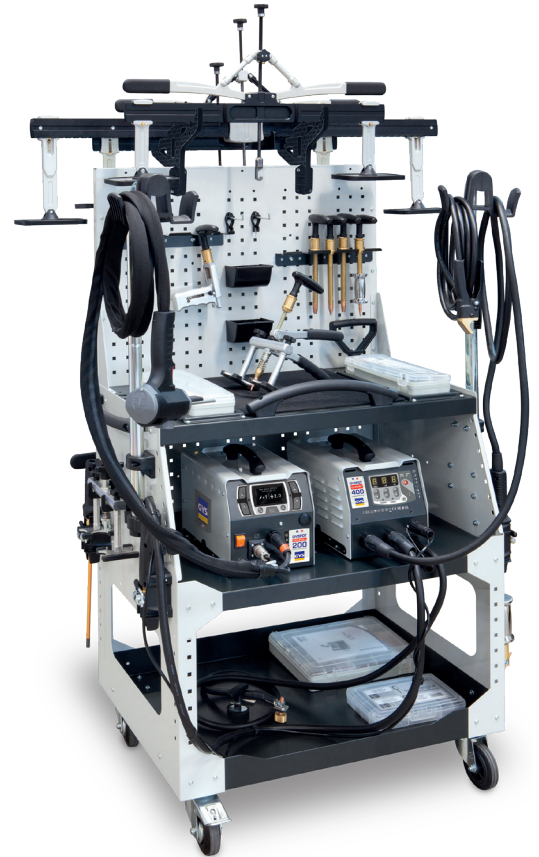

DENTSTATION PREMIUM ARCPULL 200 + EXPERT

Ref. DENSTATION PREMIUM ARCPULL 200 + EXPERT 230 - 067059
Ref. DENSTATION PREMIUM ARCPULL 200 + EXPERT 400 - 065352

DENTSTATION is a complete dent pulling kit, essential for repairing small, medium and big dents (sill, wheelhouse, car fender...).

Thanks to the DENTSTATION you can:

- Remove dents without disassembling vehicle fittings
- Repair without replacing
- Reduce the down-time
- Increase your margin
- Improve your profitability

Sill straightening job: 30 mn instead of 3 h

Model	EXPERT 230	EXPERT 400	ARCPULL 200
Power supply	230 V	400 V	100-230V
Maximum current	3 800 A	4 500 A	200 A
Guns		+ 	
Type of guns	1 Auto	+ 1 Manual	Motorised
Gun cable	3 m / 70 mm ²	+ 2 m / 70 mm ²	3 m / 25 mm ²
Consumables Box	 SPOTTER BOX PRO		 ALU RING BOX 1.5 mm

DENTSTATION PREMIUM ARCPULL 200 + EXPERT

DENTSTATION PREMIUM
ARCPULL 200 + **EXPERT 230** - 067059

DENTSTATION PREMIUM
ARCPULL 200 + **EXPERT 400** - 065352

DENTSTATION PRO
056848

Premium levelling lever
059290